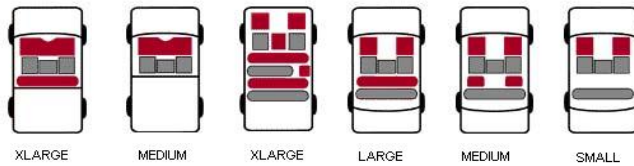

Size	Description	Pcs
SMALL	2 Pieces Front (Left-Right)	2
MEDIUM	2 Pieces Front - 2 Pieces Rear (Left-Right)	4
LARGE	2 Pieces Front - 1 Piece Rear (Whole)	3
	2 Pieces Front - 2 Pieces Rear - 1 Piece Middle	5
XLARGE	2 Pieces Front - 1 Pieces Middle (Whole) - 1 Pieces Rear (Whole)	4

Note :The red drawings are mentioned for carpet mats .